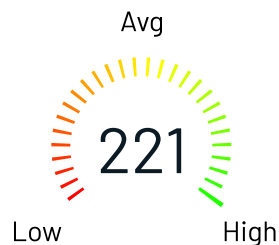

[Free shipping!](#)

[Shop the latest deals!](#)

[Shop RAM](#)

[Shop SSDs](#)

[Solutions](#)

[Support](#)

[Upgrade my computer (/upgrades)](#)

System scan results

ASUS VivoBook 15 X515EA RAM & SSD Upgrades | Scan ID:
B514070A31D926C3

We have compatible memory and storage upgrades for your system

Your score

Crucial Performance Score

Number of identical models compared: **180**

Your score: **Below Average**

Your score is based on analysis of your processor, motherboard, video card, memory and primary storage drive.